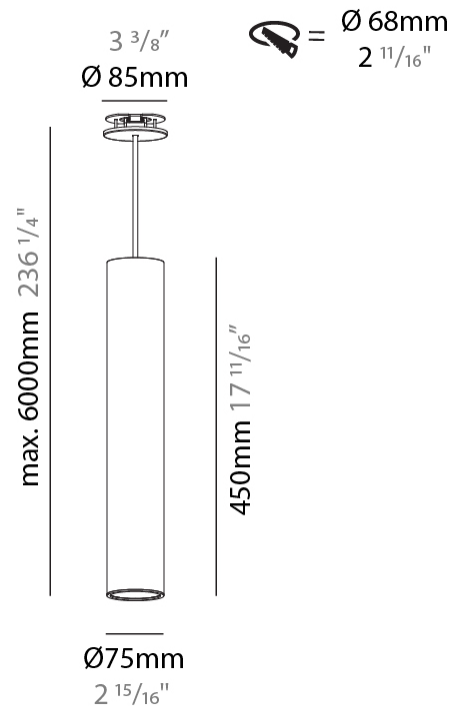

GENERAL

Series: Hangover
 Subseries: Hangover Monopoint Recessed Canopy
 Brand: Prolicht
 Division: Architectural
 Mounting Type: Suspension
 Mounting Location: Ceiling
 Subcategory: Pendant

PHYSICAL

Shape: Cylinder
 Diameter (mm): 75
 Diameter (in): 2 ¹⁵/₁₆
 Height (mm): 450
 Height (in): 17 ¹¹/₁₆
 Max. Overall Height (mm): 2450
 Max. Overall Height (in): 96 ⁷/₁₆
 Light Distribution: Downlight
 Diffuser: Shine Ring 0-6
 Fixture Finish: SSR / BKV / CWI / CRY / HAB / UFT / ITA / RUA / FTG / MYG / LOD / PUS / FRO / FUP / KIA / POP / BLS / SPG / MEY / GOH / GUM / CHC / COM / ABZ / JAG / OBR / MOS / ROR
 Fixture Material: Aluminum
 Cable Details: 2000mm / 6000mm Cable in White / Black / Orange / Red
 Cut-out Measurements: 68mm / 2 11/16"

OPTICAL

Reflector: 18 / 36 / 52

RATINGS AND CERTIFICATIONS

Certified By: Certified for North American Standards
 IP rating: IP20

HANGOVER MONOPOINT RECESSED CANOPY SUSPENSION

A300161-

PROJECT
TYPE
SPECIFIER
QUANTITY
DATE

GENERAL

Series: Hangover
Subseries: Hangover Monopoint Recessed Canopy
Brand: Prolicht
Division: Architectural
Mounting Type: Suspension
Mounting Location: Ceiling
Subcategory: Pendant

PHYSICAL

Shape: Cylinder
Diameter (mm): 75
Diameter (in): 2 ¹⁵ / ₁₆
Height (mm): 450
Height (in): 17 ¹¹ / ₁₆
Max. Overall Height (mm): 2450
Max. Overall Height (in): 96 ⁷ / ₁₆
Light Distribution: Direct / Indirect
Diffuser: Shine Ring 0-6
Fixture Finish: SSR / BKV / CWI / CRY / HAB / UFT / ITA / RUA / FTG / MYG / LOD / PUS / FRO / FUP / KIA / POP / BLS / SPG / MEY / GOH / GUM / CHC / COM / ABZ / JAG / OBR / MOS / ROR
Fixture Material: Aluminum
Cable Details: 2000mm / 6000mmm Cable in White / Black / Orange / Red
Cut-out Measurements: 68mm / 2 11/16"